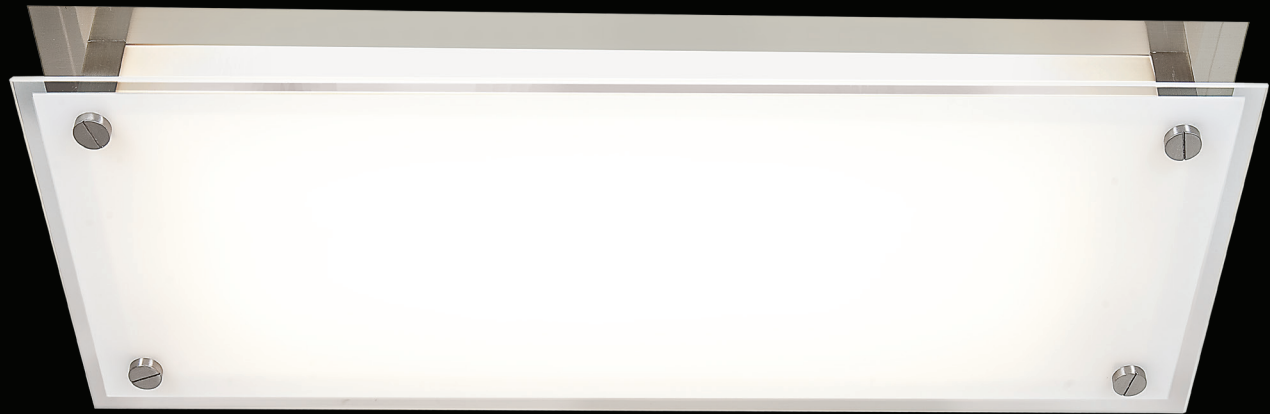

50030-BS/FST

50031LEDD-BS/FST

Vision Flush Mount

Finish: BS	Glass: FST	Included: J-118 Lamp, SSL Boards		Certifications: Damp, Wall/Ceiling			
Model	Wattage	Base	Type	Kelvin	NomLumen	Dimensions	
50030-BS/FST	11t x 200 W	R7s	J-118 Halogen	2900k	3200lm	9.5"(L) x 9.5"(W) x 3.25"(H)	
50030LEDD-BS/FST	11t x 17 W	SSL	90 CRI LED	3000k	1440lm	9.5"(L) x 9.5"(W) x 3.25"(H)	  
50031-BS/FST	11t x 200 W	R7s	J-118 Halogen	2900k	3200lm	11.8"(L) x 11.8"(W) x 3.25"(H)	
50031LEDD-BS/FST	11t x 17 W	SSL	90 CRI LED	3000k	1440lm	11.8"(L) x 11.8"(W) x 3.25"(H)	  

50032LEDD-BS/FST

Vision Flush Mount

Finish: BS	Glass: FST	Included: J-118 Lamp, SSL Boards		Certifications: Damp, Wall/Ceiling			
Model	Wattage	Base	Type	Kelvin	NomLumen	Dimensions	
50032-BS/FST	21t x 150 W	R7s	J-118 Halogen	2900k	5200lm	15.75"(L) x 15.75"(W) x 3.25"(H)	
50032LEDD-BS/FST	11t x 30 W	SSL	90 CRI LED	3000k	2600lm	15.75"(L) x 15.75"(W) x 3.25"(H)	  

31026-BS/FST

Top View

Ark Fluorescent with Rear Glass Diffusers for Backlight Projection

Finish: BS	Glass: FST	Included: All Lamps		Certifications: Damp, Ceiling		
Model	Wattage	Base	Type	Kelvin	NomLumen	Dimensions
31026-BS/FST	21t x 39 W	Bi-Pin	T-5 HO Fluorescent	3000k	6200lm	38.25"(L) x 8"(W) x 4.5"(H); 4.5"(ext)

31029-BS/FST

Vision Fluorescent Ceiling or Wall Fixture

Finish: BS	Glass: FST	Included: T-5 HO Lamp		Certifications: Damp, Wall, Ceiling		
Model	Wattage	Base	Type	Kelvin	NomLumen	Dimensions
31029-BS/FST	11t x 39 W	Bi-Pin	T-5 HO Fluorescent	3000k	3100lm	38.25"(L) x 5.10"(W) x 3.5"(H); 4"(ext)