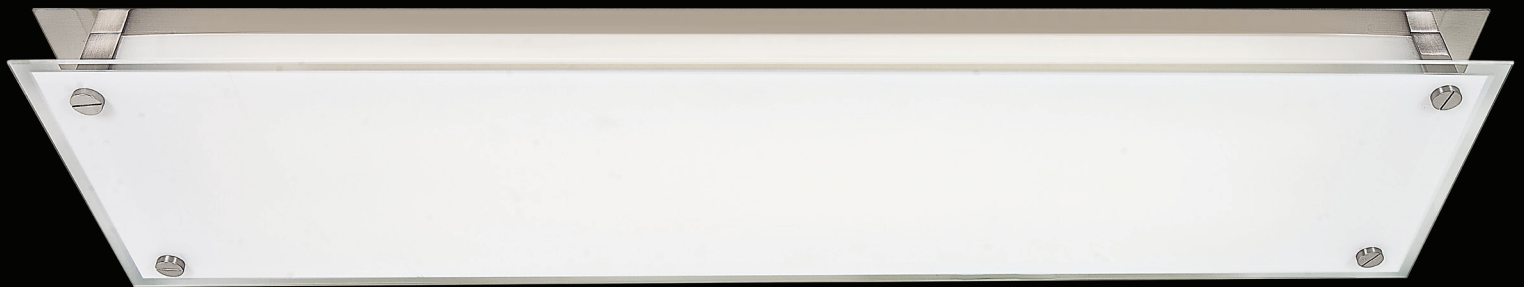

31030-BS/FST

Vision Fluorescent Ceiling or Wall Fixture

Finish: BS	Glass: FST	Included: T-5 HO Lamp	Certifications: Damp, Wall/Ceiling				
Model	Wattage	Base	Type	Kelvin	NomLumen	Dimensions	
31028-BS/FST	2ft x 24 W	Bi-Pin	T-5 HO Fluorescent	3000k	3500lm	26.5"(L) x 9.5"(W) x 4"(H); 4"(ext)	
31030-BS/FST	2ft x 39 W	Bi-Pin	T-5 HO Fluorescent	3000k	6200lm	38.25"(L) x 9.9"(W) x 3.5"(H); 4"(ext)